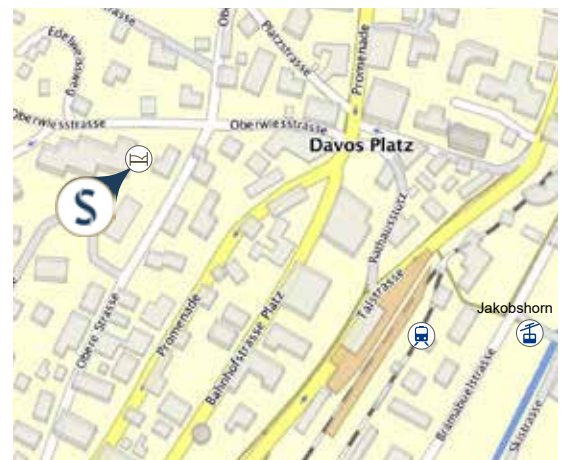

Indoor car-park

CHF 12.– per night, limited space

Distances

Centre	300 m
Local bus	300 m
Railway station	500 m
Jakobshorn (cable-car)	500 m
Lake	4'000 m

Travelling times car / train

Basel	230 km	3h 00 / 3h 22
Berne	270 km	3h 30 / 3h 25
Genf	430 km	4h 45 / 5h 10
Zurich	150 km	2h 00 / 2h 18

Contacts

Tourist Office Destination Davos Klosters
+41 (0)81 415 21 21
info@davos.ch

Traffic info via suisse 163
(traffic congestion, road conditions)

Police/Ambulance 117/144

TCS Touring Club of Switzerland 140
(breakdown recovery)

European Emergency Number 112

REGA Air Rescue Service 1414

SBB Online timetable sbb.ch